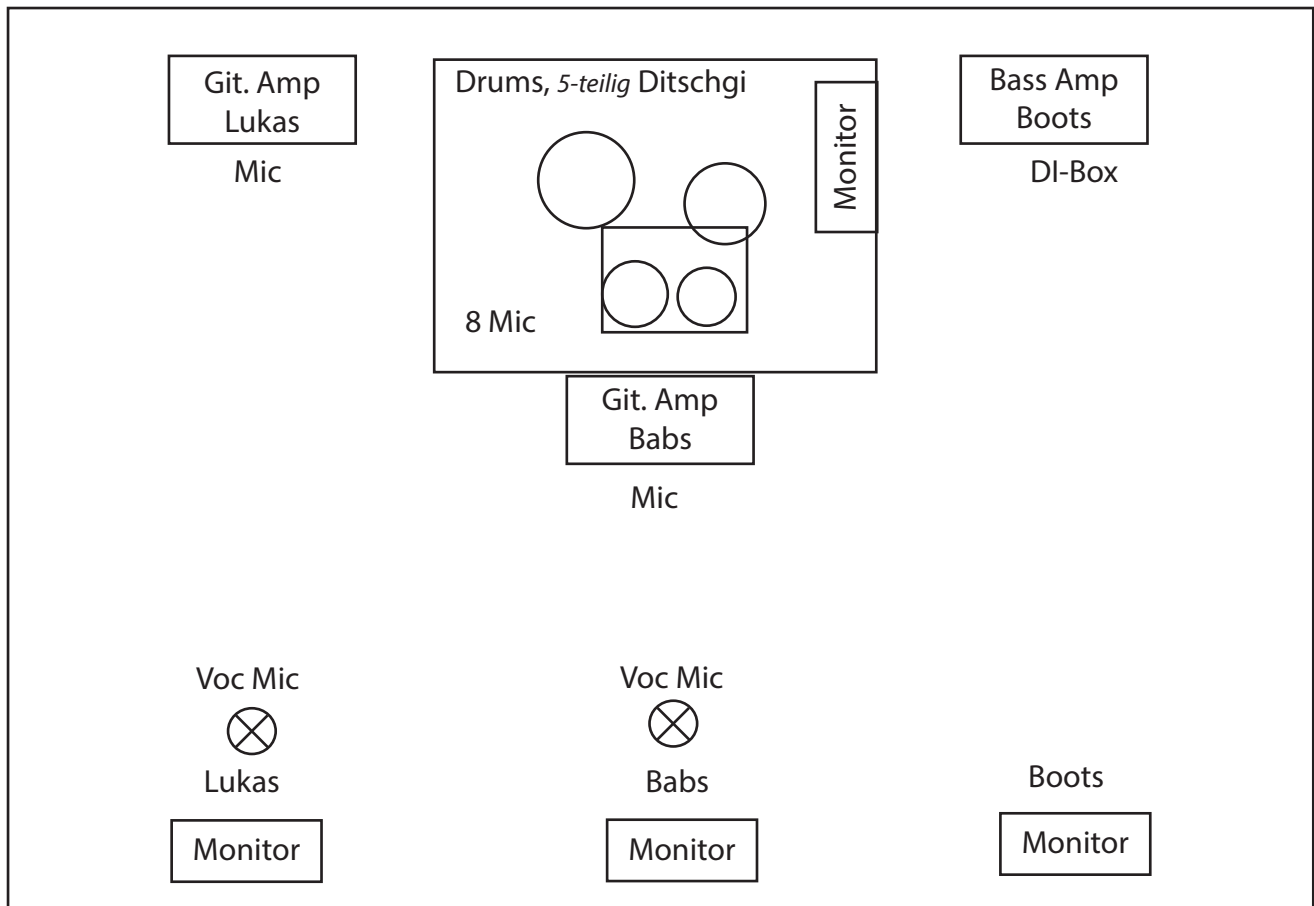

## Band-Besetzung:

Babs, Guitar, Leadvocal  
Lukas, Guitar, Vocal  
Boots, Bass  
Ditschgi, Drums

## Kanalbelegung:

1. Kick
2. Snare
3. Hi-hat
4. Floor Tom
5. Middle Tom
6. High Tom
7. Overhead left
8. Overhead right
9. Bass (DI-Box)
10. Git Amp (Mic)
11. Git Amp (Mic)
12. Vocal
13. Leadvocal